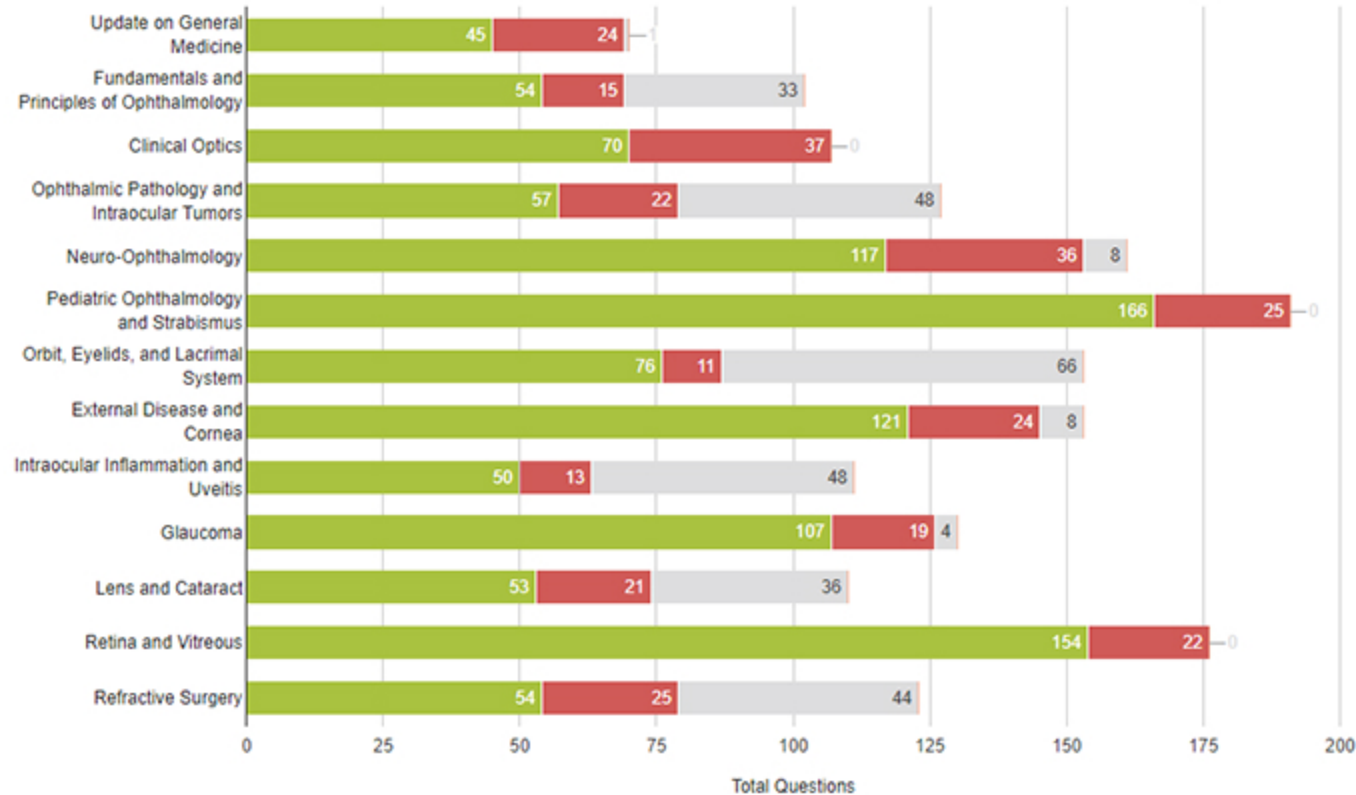

### Exam Status

38 | 37 | 1

Exams | Completed | In Progress

View Exam History

### Cumulative Performance by BCSC Section

View by All

Filter by 03-07-2018 To 03-07-2019

Score Comparison with Peers  OFF

Correct Incorrect Remaining